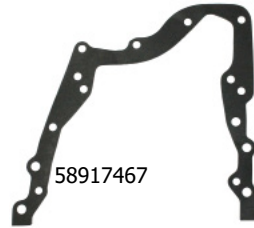

APPLICATION

TOYOTA 1KZTE 30L 8V

4 RUNNER TD/LANDCRUISER TD 1993/96, HILUX TD 1993/95, LANDCRUISER 90 TD 1996/96

LANDCRUISER TD 1996/00, HILUX TD 1997/00

58901502

58917367

58917250

58913040